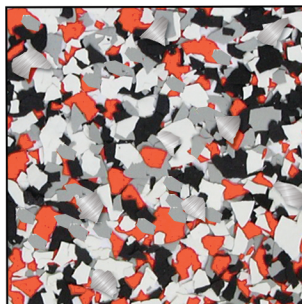

COLOR CHIP BLEND CHART

309

AUTUMN BROWN
(DARK BROWN, LIGHT BROWN,
WHITE, BLACK, IVORY)

308

NEW CAMOUFLAGE
(TAN, FOREST GREEN, OLIVE,
JASPER, CHOCOLATE, TAUPE, BLACK)

306

LIGHT EARTH TONE
(TAUPE, IVORY, DARK BROWN)

310

DESERT SAND
(TAUPE, IVORY, LIGHT BROWN,
BLACK)

307

WINE BARREL
(TAUPE, IVORY, LIGHT BROWN,
BURGUNDY, CHOCOLATE)

305

HOCKEYTOWN
(WHITE, BRIGHT RED, BLACK)

302

ELECTRIC BLUE BLEND
(WHITE, MEDIUM GRAY, BLACK,
PRIMARY BLUE)

304

BLACK MARBLE SPARKLE
(WHITE, LIGHT GRAY, BLACK,
SILVER METALLIC)

312

DARK EARTH SPARKLE
(BLACK, WHITE, LIGHT BROWN,
DARK BROWN, GOLD METALLIC)

315

HARLEY CHROME
(BLACK, PUMPKIN ORANGE, WHITE,
LIGHT GRAY, SILVER METALLIC)

300-16

BLACK MARBLE MICRO
(BLACK, LIGHT GRAY, WHITE)
1/16" MICROCHIPS

COLOR CHIP REFERENCE CHART

ALL BLENDS ARE AVAILABLE
IN THE ABOVE SIZES. CUSTOM
BLENDS ARE ALSO AVAILABLE
UPON REQUEST.

Design Your Own Blend at
www.colorchipselector.com