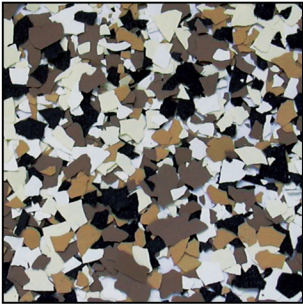

COLOR CHIP BLEND CHART

309

AUTUMN BROWN
(DARK BROWN, LIGHT BROWN,
WHITE, BLACK, IVORY)

308

NEW CAMOUFLAGE
(TAN, FOREST GREEN, OLIVE,
JASPER, CHOCOLATE, TAUPE, BLACK)

306

LIGHT EARTH TONE
(TAUPE, IVORY, DARK BROWN)

303

DARK EARTH TONE
(WHITE, LIGHT BROWN,
BLACK, DARK BROWN)

301

HARLEY MIX
(BLACK, BRIGHT ORANGE,
LIGHT GRAY, WHITE)

300

BLACK MARBLE
(BLACK, LIGHT GRAY, WHITE)

311

MIDNIGHT
(NAVY, DARK GRAY, WHITE)

310

DESERT SAND
(TAUPE, IVORY, LIGHT BROWN,
BLACK)

307

WINE BARREL
(TAUPE, IVORY, LIGHT BROWN,
BURGUNDY, CHOCOLATE)

305

HOCKEYTOWN
(WHITE, BRIGHT RED, BLACK)

302

ELECTRIC BLUE BLEND
(WHITE, MEDIUM GRAY, BLACK,
PRIMARY BLUE)

304

BLACK MARBLE SPARKLE
(WHITE, LIGHT GRAY, BLACK,
SILVER METALLIC)

312

DARK EARTH SPARKLE
(BLACK, WHITE, LIGHT BROWN,
DARK BROWN, GOLD METALLIC)

315

HARLEY CHROME
(BLACK, PUMPKIN ORANGE, WHITE,
LIGHT GRAY, SILVER METALLIC)