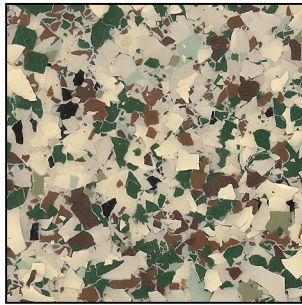

COLOR CHIP BLEND CHART

309

AUTUMN BROWN
(DARK BROWN, LIGHT BROWN,
WHITE, BLACK, IVORY)

308

NEW CAMOUFLAGE
(TAN, FOREST GREEN, OLIVE,
JASPER, CHOCOLATE, TAUPE, BLACK)

306

LIGHT EARTH TONE
(TAUPE, IVORY, DARK BROWN)

303

DARK EARTH TONE
(WHITE, LIGHT BROWN,
BLACK, DARK BROWN)

301

HARLEY MIX
(BLACK, BRIGHT ORANGE,
LIGHT GRAY, WHITE)

300

BLACK MARBLE
(BLACK, LIGHT GRAY, WHITE)

311

MIDNIGHT
(NAVY, DARK GRAY, WHITE)

310

DESERT SAND
(TAUPE, IVORY, LIGHT BROWN,
BLACK)

307

WINE BARREL
(TAUPE, IVORY, LIGHT BROWN,
BURGUNDY, CHOCOLATE)

305

HOCKEYTOWN
(WHITE, BRIGHT RED, BLACK)

302

ELECTRIC BLUE BLEND
(WHITE, MEDIUM GRAY, BLACK,
PRIMARY BLUE)

304

BLACK MARBLE SPARKLE
(WHITE, LIGHT GRAY, BLACK,
SILVER METALLIC)

312

DARK EARTH SPARKLE
(BLACK, WHITE, LIGHT BROWN,
DARK BROWN, GOLD METALLIC)

315

HARLEY CHROME
(BLACK, PUMPKIN ORANGE, WHITE,
LIGHT GRAY, SILVER METALLIC)