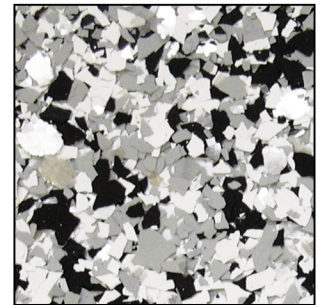

COLOR CHIP BLEND CHART

309

AUTUMN BROWN
(DARK BROWN, LIGHT BROWN,
WHITE, BLACK, IVORY)

308

NEW CAMOUFLAGE
(TAN, FOREST GREEN, OLIVE,
JASPER, CHOCOLATE, TAUPE, BLACK)

306

LIGHT EARTH TONE
(TAUPE, IVORY, DARK BROWN)

303

DARK EARTH TONE
(WHITE, LIGHT BROWN,
BLACK, DARK BROWN)

301

HARLEY MIX
(BLACK, BRIGHT ORANGE,
LIGHT GRAY, WHITE)

300

BLACK MARBLE
(BLACK, LIGHT GRAY, WHITE)

311

MIDNIGHT
(NAVY, DARK GRAY, WHITE)

310

DESERT SAND
(TAUPE, IVORY, LIGHT BROWN,
BLACK)

307

WINE BARREL
(TAUPE, IVORY, LIGHT BROWN,
BURGUNDY, CHOCOLATE)

305

HOCKEYTOWN
(WHITE, BRIGHT RED, BLACK)

302

ELECTRIC BLUE BLEND
(WHITE, MEDIUM GRAY, BLACK,
PRIMARY BLUE)

304

BLACK MARBLE SPARKLE
(WHITE, LIGHT GRAY, BLACK,
SILVER METALLIC)

312

DARK EARTH SPARKLE
(BLACK, WHITE, LIGHT BROWN,
DARK BROWN, GOLD METALLIC)

315

HARLEY CHROME
(BLACK, PUMPKIN ORANGE, WHITE,
LIGHT GRAY, SILVER METALLIC)