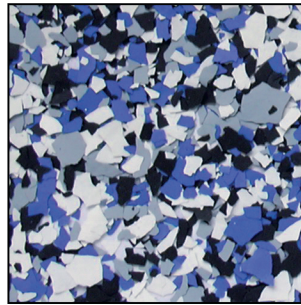

COLOR CHIP BLEND CHART

309

AUTUMN BROWN
(DARK BROWN, LIGHT BROWN,
WHITE, BLACK, IVORY)

308

NEW CAMOUFLAGE
(TAN, FOREST GREEN, OLIVE,
JASPER, CHOCOLATE, TAUPE, BLACK)

306

LIGHT EARTH TONE
(TAUPE, IVORY, DARK BROWN)

303

DARK EARTH TONE
(WHITE, LIGHT BROWN,
BLACK, DARK BROWN)

301

HARLEY MIX
(BLACK, BRIGHT ORANGE,
LIGHT GRAY, WHITE)

300

BLACK MARBLE
(BLACK, LIGHT GRAY, WHITE)

311

MIDNIGHT
(NAVY, DARK GRAY, WHITE)

310

DESERT SAND
(TAUPE, IVORY, LIGHT BROWN,
BLACK)

307

WINE BARREL
(TAUPE, IVORY, LIGHT BROWN,
BURGUNDY, CHOCOLATE)

305

HOCKEYTOWN
(WHITE, BRIGHT RED, BLACK)

302

ELECTRIC BLUE BLEND
(WHITE, MEDIUM GRAY, BLACK,
PRIMARY BLUE)

304

BLACK MARBLE SPARKLE
(WHITE, LIGHT GRAY, BLACK,
SILVER METALLIC)

312

DARK EARTH SPARKLE
(BLACK, WHITE, LIGHT BROWN,
DARK BROWN, GOLD METALLIC)

315

HARLEY CHROME
(BLACK, PUMPKIN ORANGE, WHITE,
LIGHT GRAY, SILVER METALLIC)