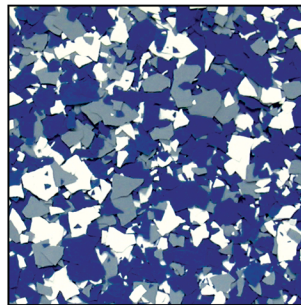

COLOR CHIP BLEND CHART

309

AUTUMN BROWN
(DARK BROWN, LIGHT BROWN,
WHITE, BLACK, IVORY)

308

NEW CAMOUFLAGE
(TAN, FOREST GREEN, OLIVE,
JASPER, CHOCOLATE, TAUPE, BLACK)

306

LIGHT EARTH TONE
(TAUPE, IVORY, DARK BROWN)

303

DARK EARTH TONE
(WHITE, LIGHT BROWN,
BLACK, DARK BROWN)

301

HARLEY MIX
(BLACK, BRIGHT ORANGE,
LIGHT GRAY, WHITE)

300

BLACK MARBLE
(BLACK, LIGHT GRAY, WHITE)

311

MIDNIGHT
(NAVY, DARK GRAY, WHITE)

310

DESERT SAND
(TAUPE, IVORY, LIGHT BROWN,
BLACK)

307

WINE BARREL
(TAUPE, IVORY, LIGHT BROWN,
BURGUNDY, CHOCOLATE)

305

HOCKEYTOWN
(WHITE, BRIGHT RED, BLACK)

302

ELECTRIC BLUE BLEND
(WHITE, MEDIUM GRAY, BLACK,
PRIMARY BLUE)

304

BLACK MARBLE SPARKLE
(WHITE, LIGHT GRAY, BLACK,
SILVER METALLIC)

312

DARK EARTH SPARKLE
(BLACK, WHITE, LIGHT BROWN,
DARK BROWN, GOLD METALLIC)

315

HARLEY CHROME
(BLACK, PUMPKIN ORANGE, WHITE,
LIGHT GRAY, SILVER METALLIC)