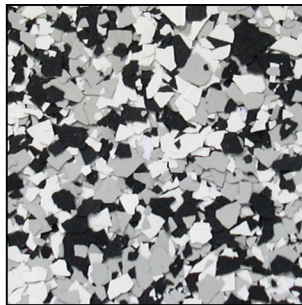

COLOR CHIP BLEND CHART

309

AUTUMN BROWN
(DARK BROWN, LIGHT BROWN,
WHITE, BLACK, IVORY)

308

NEW CAMOUFLAGE
(TAN, FOREST GREEN, OLIVE,
JASPER, CHOCOLATE, TAUPE, BLACK)

306

LIGHT EARTH TONE
(TAUPE, IVORY, DARK BROWN)

303

DARK EARTH TONE
(WHITE, LIGHT BROWN,
BLACK, DARK BROWN)

301

HARLEY MIX
(BLACK, BRIGHT ORANGE,
LIGHT GRAY, WHITE)

300

BLACK MARBLE
(BLACK, LIGHT GRAY, WHITE)

311

MIDNIGHT
(NAVY, DARK GRAY, WHITE)

310

DESERT SAND
(TAUPE, IVORY, LIGHT BROWN,
BLACK)

307

WINE BARREL
(TAUPE, IVORY, LIGHT BROWN,
BURGUNDY, CHOCOLATE)

305

HOCKEYTOWN
(WHITE, BRIGHT RED, BLACK)

302

ELECTRIC BLUE BLEND
(WHITE, MEDIUM GRAY, BLACK,
PRIMARY BLUE)

304

BLACK MARBLE SPARKLE
(WHITE, LIGHT GRAY, BLACK,
SILVER METALLIC)

312

DARK EARTH SPARKLE
(BLACK, WHITE, LIGHT BROWN,
DARK BROWN, GOLD METALLIC)

315

HARLEY CHROME
(BLACK, PUMPKIN ORANGE, WHITE,
LIGHT GRAY, SILVER METALLIC)