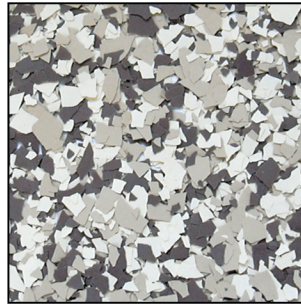

COLOR CHIP BLEND CHART

309

AUTUMN BROWN
(DARK BROWN, LIGHT BROWN,
WHITE, BLACK, IVORY)

308

NEW CAMOUFLAGE
(TAN, FOREST GREEN, OLIVE,
JASPER, CHOCOLATE, TAUPE, BLACK)

306

LIGHT EARTH TONE
(TAUPE, IVORY, DARK BROWN)

303

DARK EARTH TONE
(WHITE, LIGHT BROWN,
BLACK, DARK BROWN)

301

HARLEY MIX
(BLACK, BRIGHT ORANGE,
LIGHT GRAY, WHITE)

300

BLACK MARBLE
(BLACK, LIGHT GRAY, WHITE)

311

MIDNIGHT
(NAVY, DARK GRAY, WHITE)

310

DESERT SAND
(TAUPE, IVORY, LIGHT BROWN,
BLACK)

307

WINE BARREL
(TAUPE, IVORY, LIGHT BROWN,
BURGUNDY, CHOCOLATE)

305

HOCKEYTOWN
(WHITE, BRIGHT RED, BLACK)

302

ELECTRIC BLUE BLEND
(WHITE, MEDIUM GRAY, BLACK,
PRIMARY BLUE)

304

BLACK MARBLE SPARKLE
(WHITE, LIGHT GRAY, BLACK,
SILVER METALLIC)

312

DARK EARTH SPARKLE
(BLACK, WHITE, LIGHT BROWN,
DARK BROWN, GOLD METALLIC)

315

HARLEY CHROME
(BLACK, PUMPKIN ORANGE, WHITE,
LIGHT GRAY, SILVER METALLIC)